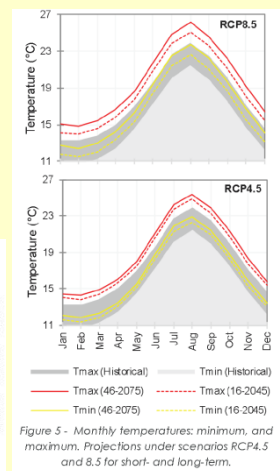

Figure 5 - Monthly temperatures; minimum, and maximum. Projections under scenarios RCP4.5 and 8.5 for short- and long-term.

Exploring the climate projections for a long-term period and incorporating them into the land use management is a crucial requirement for increasing adaptive capacity to the climate impacts. All the information will be displayed on the project webpage for each case study. You can follow all the results of the site analyses and implementation results for each landowners. Stay connected.

ANNOUNCEMENTS

- **Course “Introduction to Holistic Management and Advanced Planning of Pastures”** 24-26th May 2019 in Mertola (PT)
- **Course “Investigation and prevention of forest pest and diseases”** 28th May 2019 in Biological Park in Cabeça Gorda (PT)

STAY CONNECTED

VISIT OUR WEBPAGE

WWW.DESERT-ADAPT.IT

Follow us on Facebook

LIFE Desert-Adapt